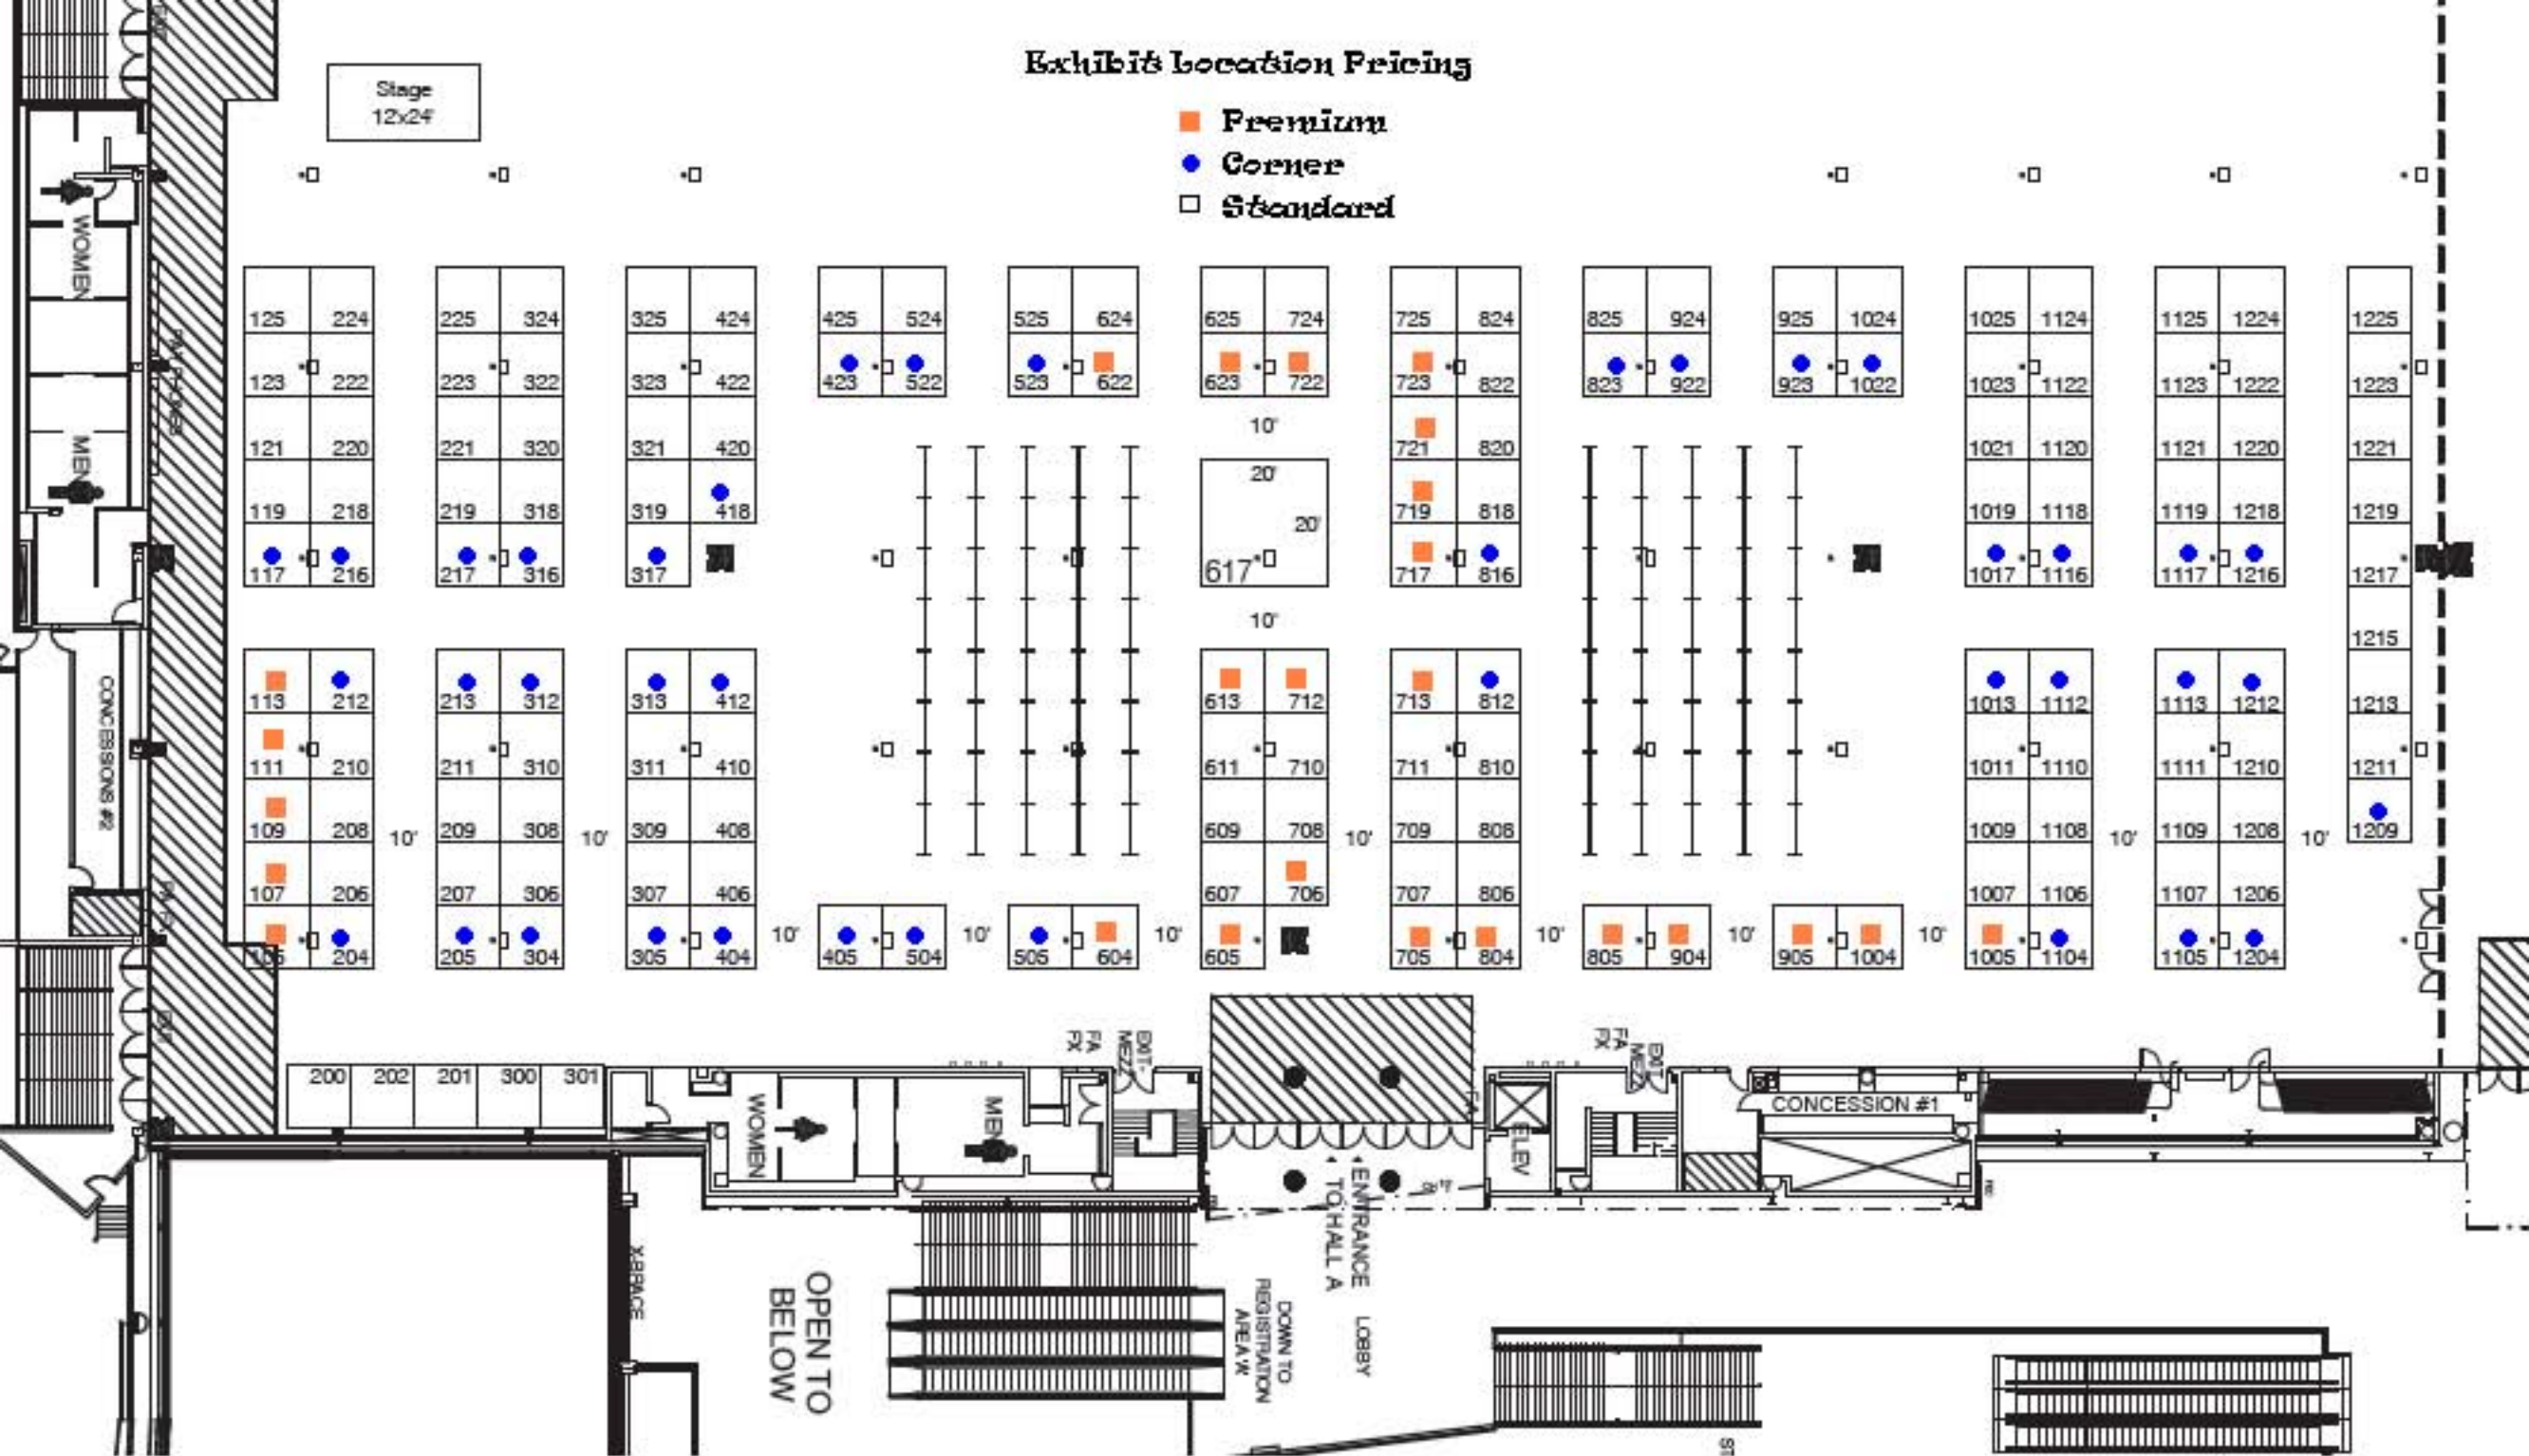

Exhibit Location Pricing

- Premium
- Corner
- Standard

Stage
12x24'

OPEN TO BELOW

DOWN TO REGISTRATION AREA

ENTRANCE LOBBY

ST